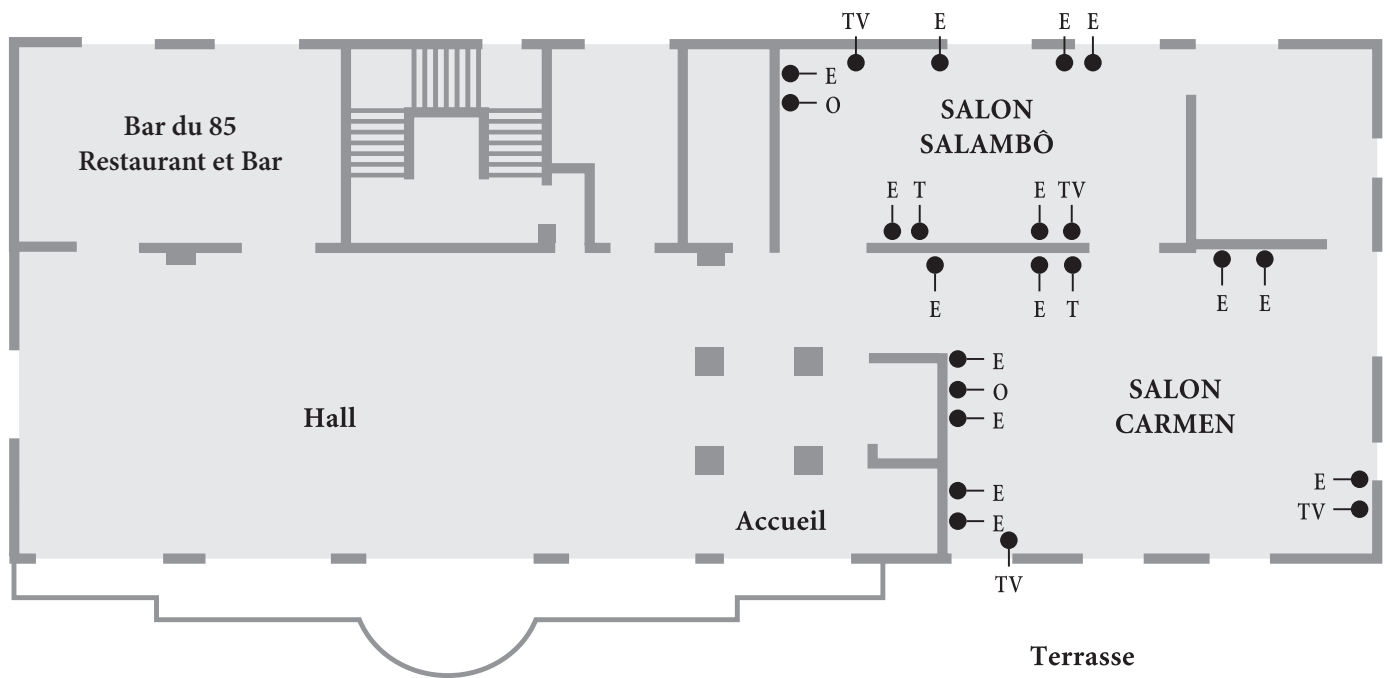

Quietly located between lake and garden, a warm and welcoming hotel for your smaller business gatherings. A restaurant with terrace will delight the most discerning gourmets.

- ◆ 37 Chambres et 6 Suites
- ◆ 4 salles de réunion (jusqu'à 40 personnes)
- ◆ 1 restaurant
- ◆ 1 bar
- ◆ Soins, Sports & Spa Diane Barrière

- ◆ 37 rooms and 6 suites
- ◆ 4 meeting rooms (up to 40 people)
- ◆ 1 restaurant
- ◆ 1 bar
- ◆ Treatments, Sports & Spa Diane Barrière

85 rue du Général de Gaulle - 95880 Enghien-les-Bains - France
 Tél. : +33 (0)1 39 34 10 00 - E-mail : meetings@groupebarriere.com

www.meetings-barriere.com

*1 m² = 10,764 Sqft

NOMS DES SALLES / ROOMS' NAMES	Surface en m ² * / Square	Théâtre / Theatre	Classe / Class-room	Table en U / U-Shape	Cabaret - pavé / Cabaret - paved	Cocktail / Cocktail	Banquet / Banquet
							
Carmen	65	50	30	24	30	70	50
Salombo	20	15	6	9	9	-	-
Anthinea (1 ^{er} étage)	48	35	18	15	24	-	-
Lazzara (2 ^{ème} étage)	48	35	18	15	24	-	-